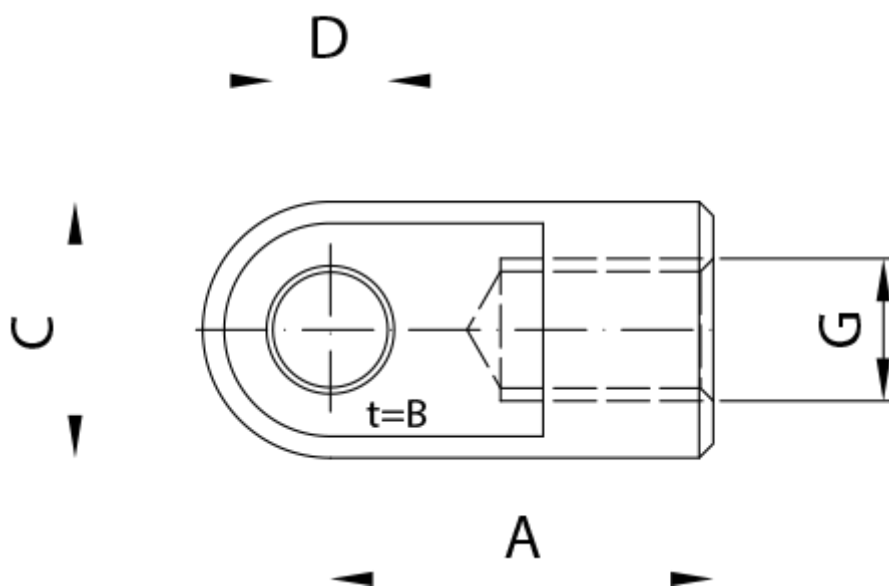

Article number: 04HAU2710V2

Description: Stabilus Industry Line Eye Stainless steel AISI303/304  
Type AU2710V2 M10,  $\varnothing$  10,1 mm, B=10 mm

## Measures

A = 27  
B = 10  
C = 18  
D = 10.1  
G = M10